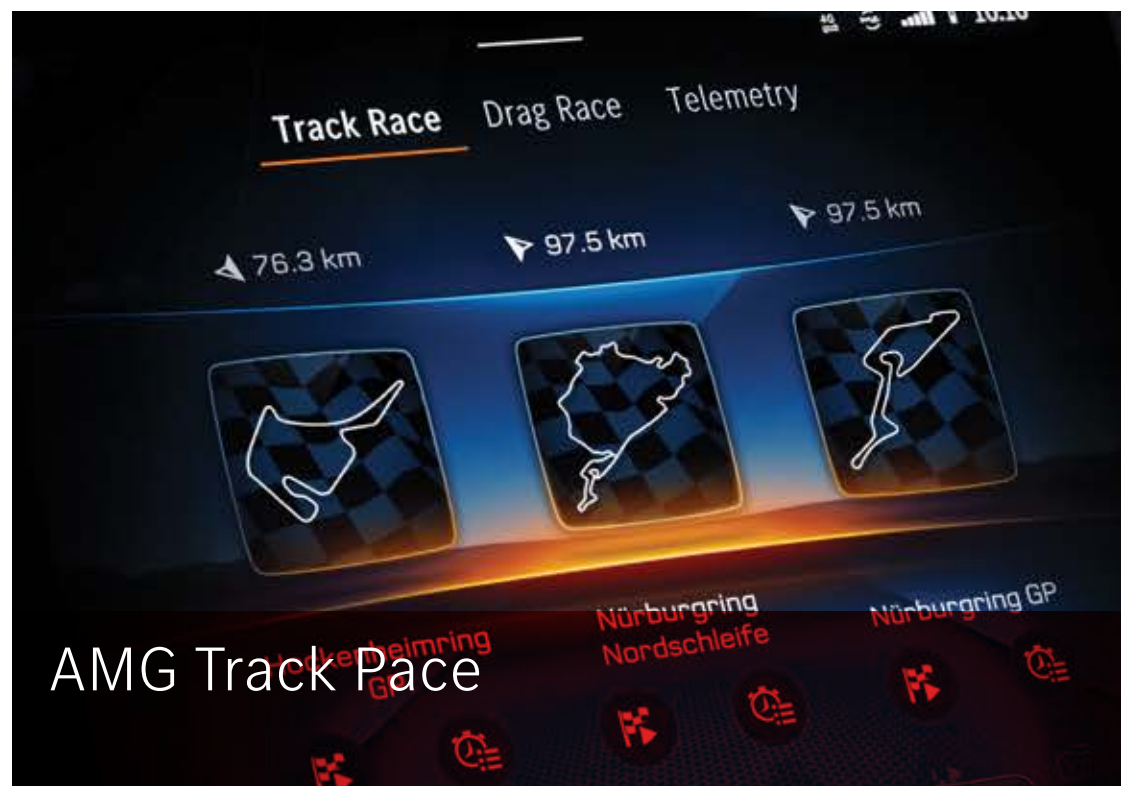

Smartphone Integration ▶

Active Parking Assist with PARKTRONIC

AMG Track Pace

Rear interior and foldable rear seat backrests

AMG suspension

AMG high-performance brake system with red brake callipers

Panoramic sliding sunroof